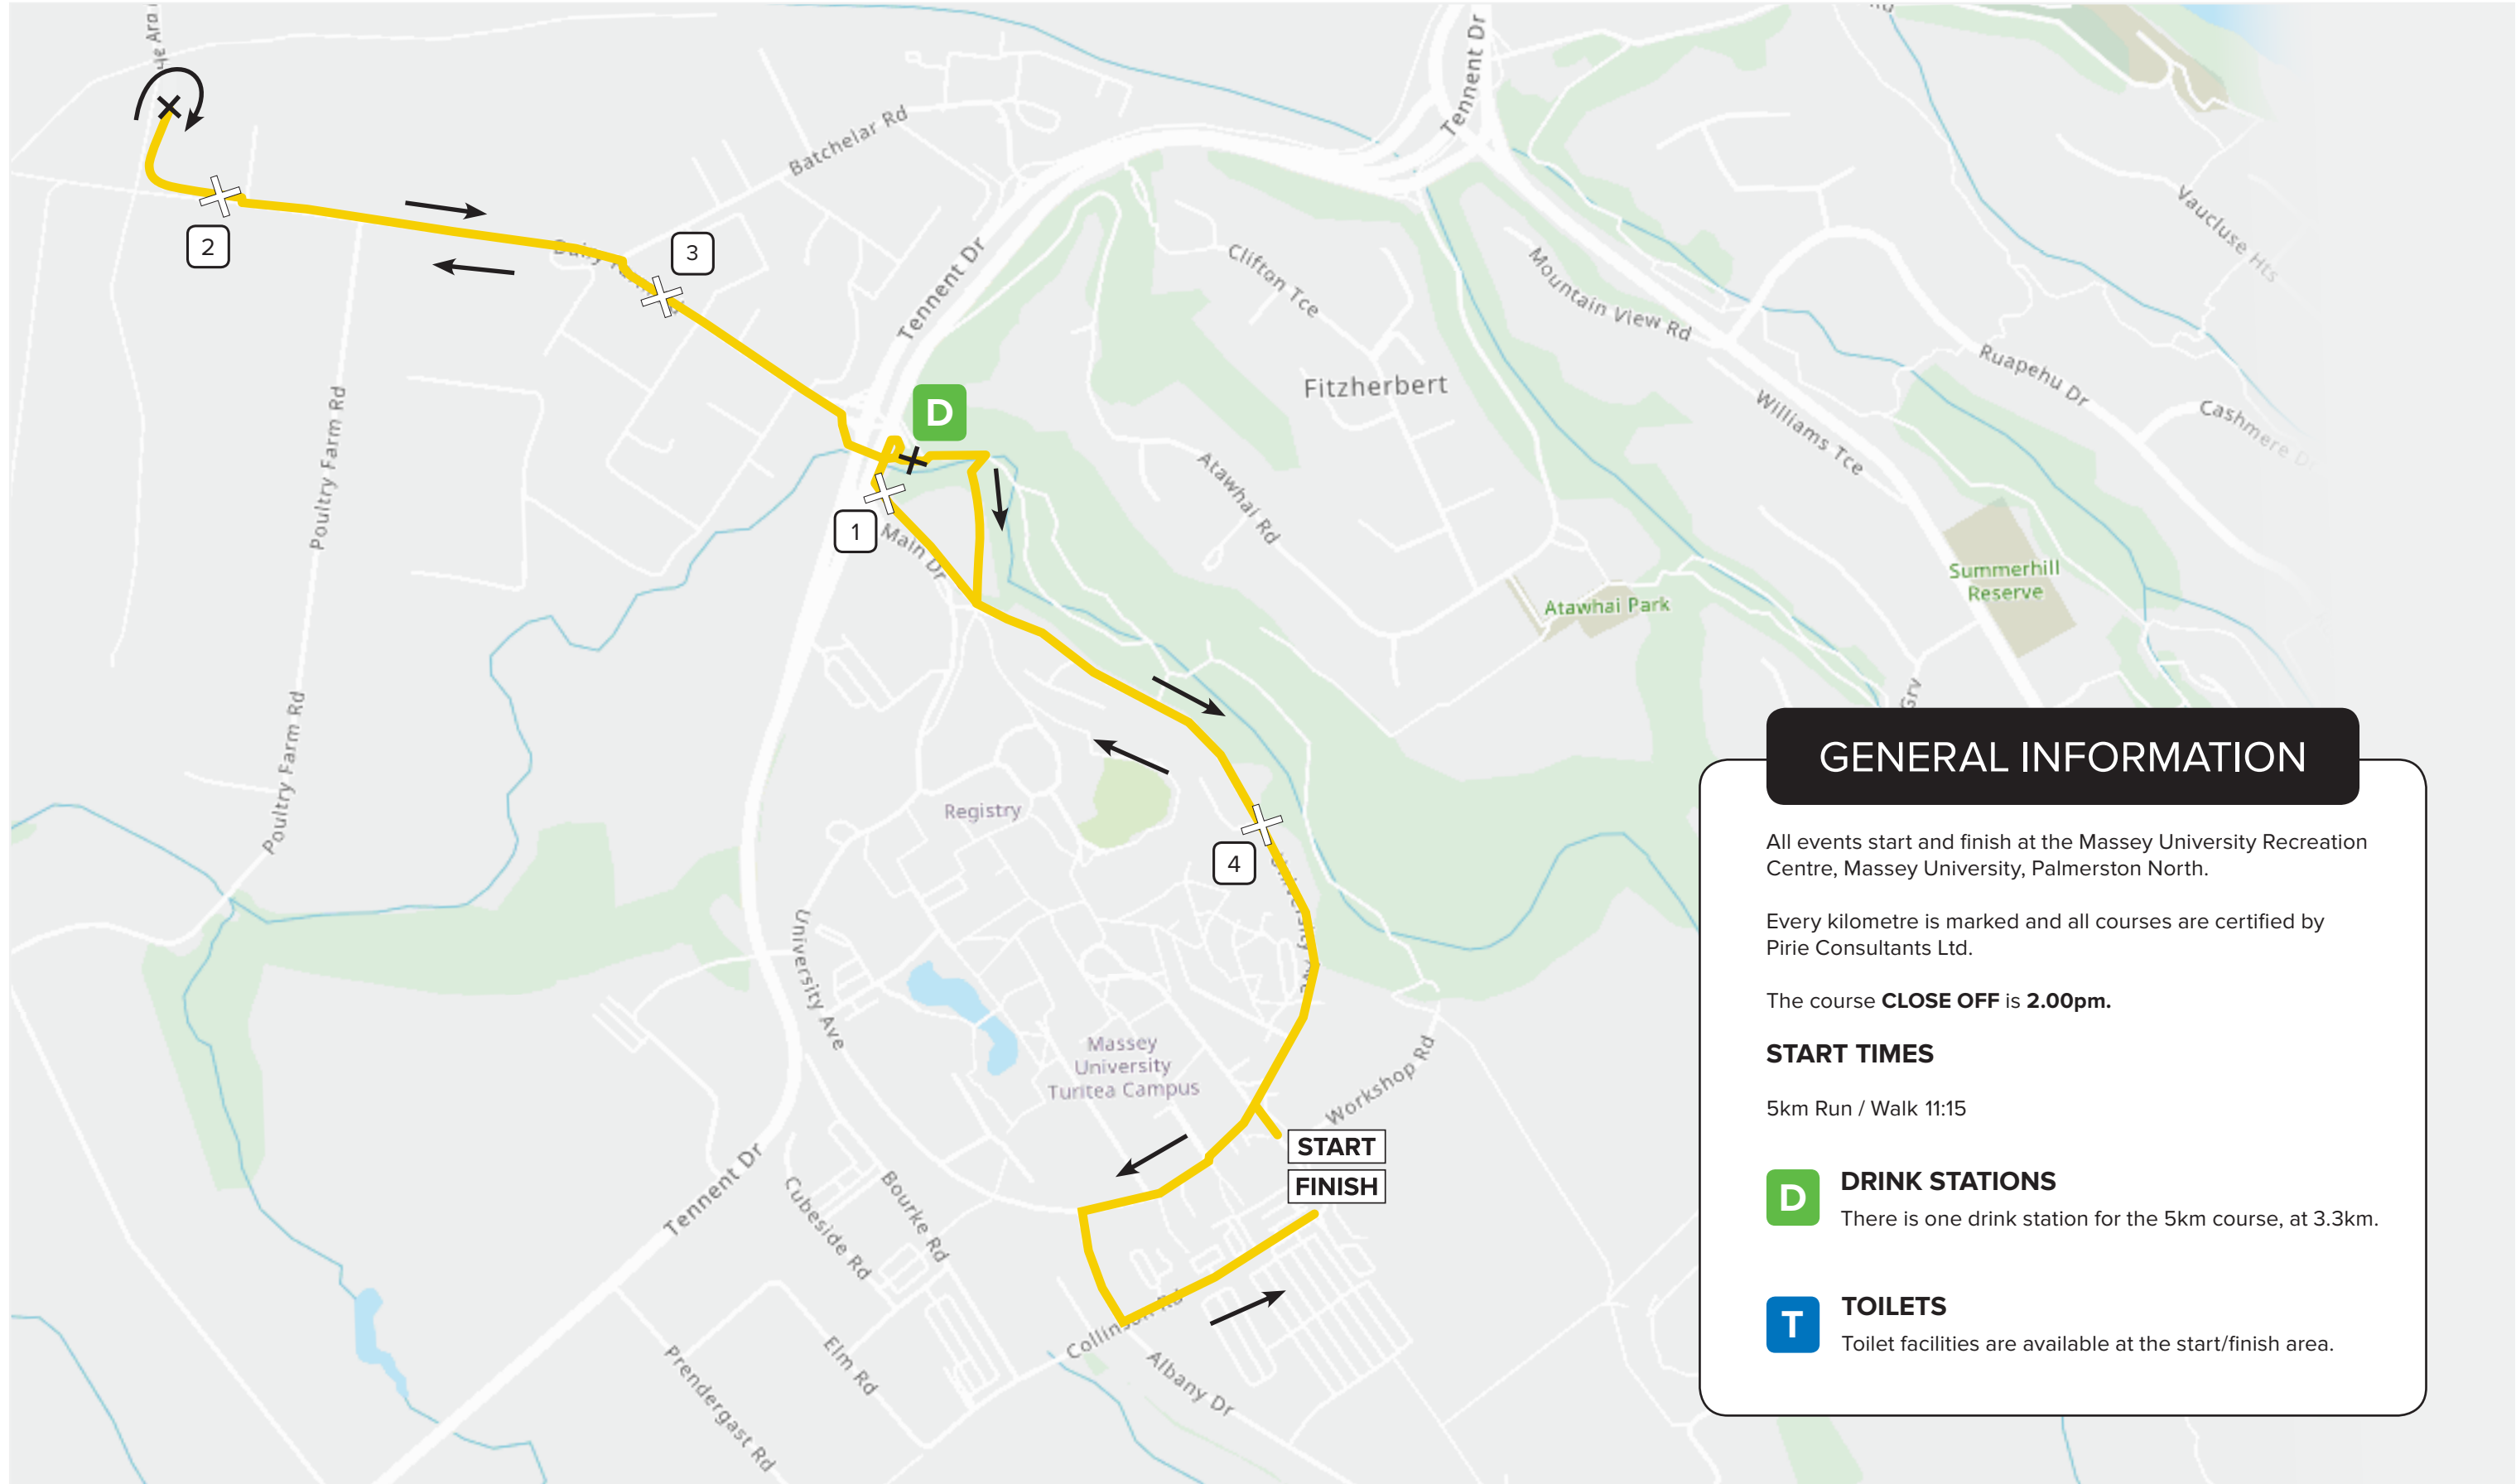

5KM COURSE

GENERAL INFORMATION

All events start and finish at the Massey University Recreation Centre, Massey University, Palmerston North.

Every kilometre is marked and all courses are certified by Pirie Consultants Ltd.

The course **CLOSE OFF** is 2.00pm.

START TIMES

5km Run / Walk 11:15

D DRINK STATIONS

There is one drink station for the 5km course, at 3.3km.

T TOILETS

Toilet facilities are available at the start/finish area.