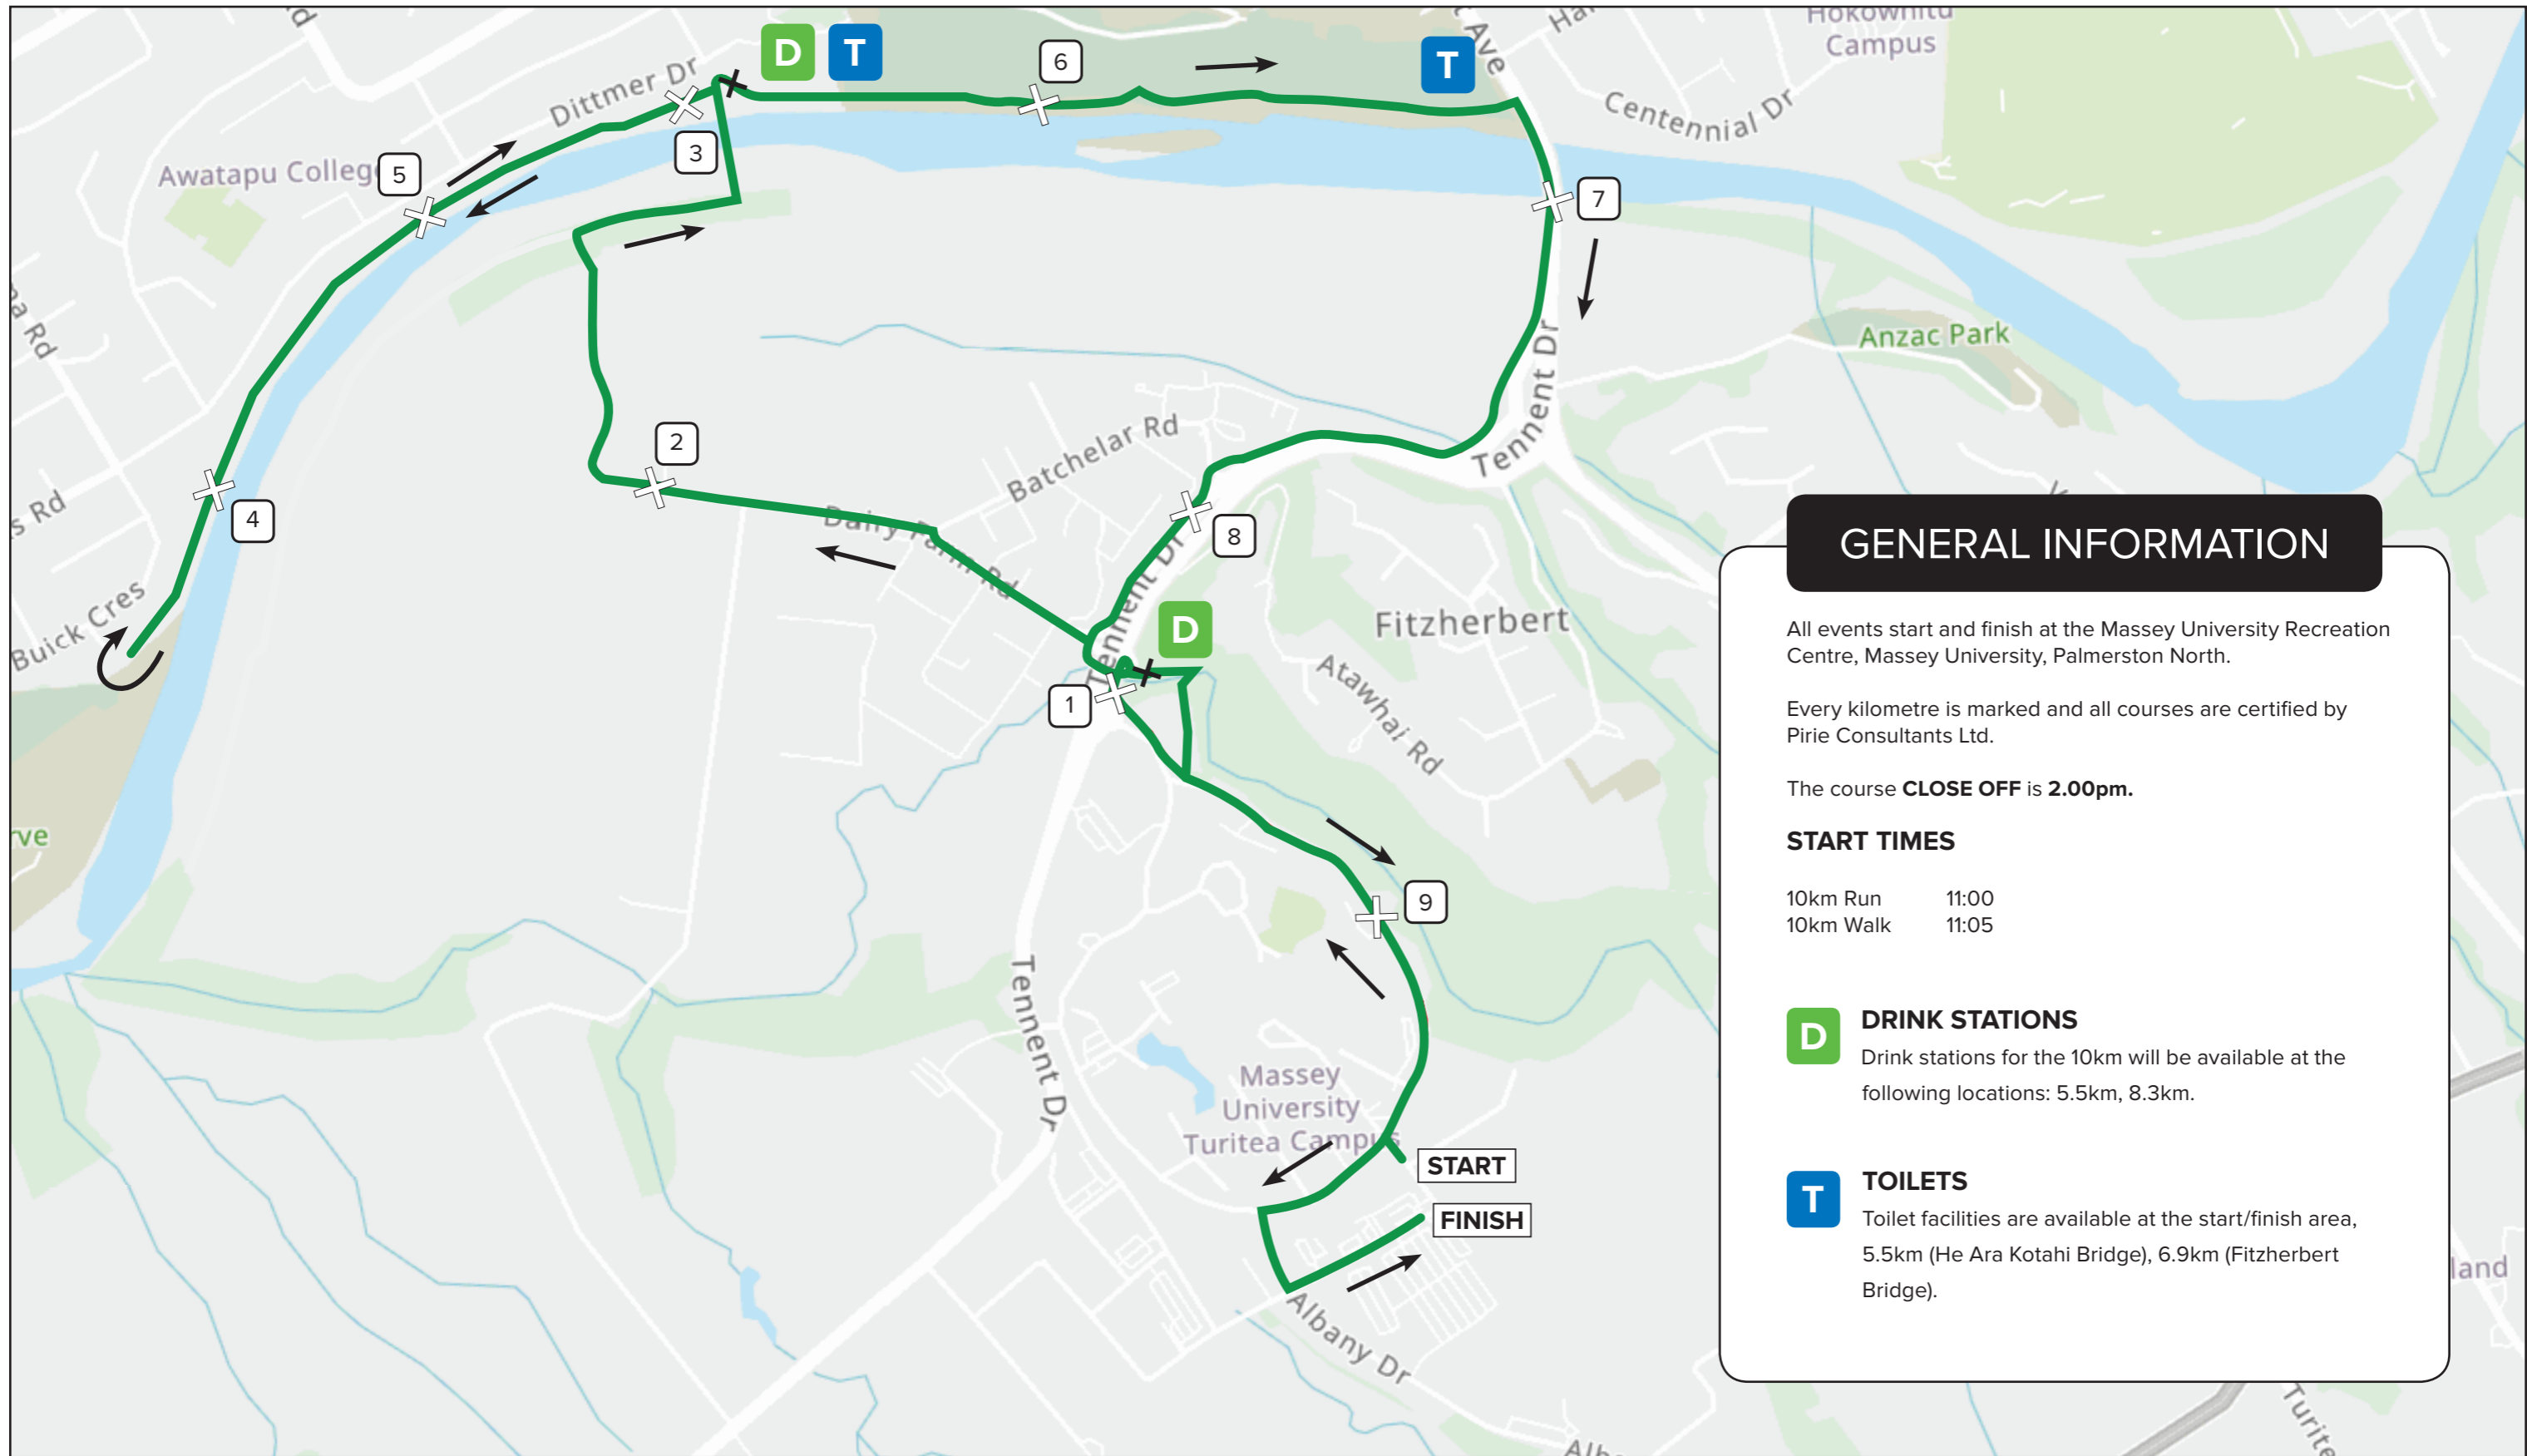

10KM COURSE

GENERAL INFORMATION

All events start and finish at the Massey University Recreation Centre, Massey University, Palmerston North.

Every kilometre is marked and all courses are certified by Pirie Consultants Ltd.

The course **CLOSE OFF** is **2.00pm**.

START TIMES

10km Run	11:00
10km Walk	11:05

D DRINK STATIONS

Drink stations for the 10km will be available at the following locations: 5.5km, 8.3km.

T TOILETS

Toilet facilities are available at the start/finish area, 5.5km (He Ara Kotahi Bridge), 6.9km (Fitzherbert Bridge).